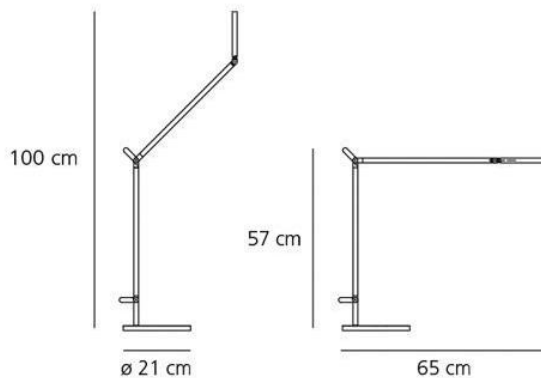

Demetra

A selection of table lamps (with table base, clamp and fixed support), also available in the reading, wall and spot versions. Materials: head and arms in painted aluminium. Specification: fully adjustable, turnable and tilting arms and diffuser, plus the LED sources integrated into its head. Demetra

<i>Brand:</i>	ARTEMIDE , MADE IN ITALY
<i>Item type:</i>	Table Lamp
<i>Item Code:</i>	1734010A + 1733010A
<i>Designer:</i>	Naoto Fukasawa
<i>Color:</i>	Grey
<i>Light Source:</i>	1 x LED ,8W ,100-240V, 385LM and 3000K
<i>Dimension:</i>	L 31 x W 20 x H 35cm Base diameter 20cm Max Ext. Height 100cm